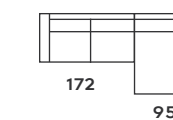

152 cm.

267 cm. - COMP. 2 PL.