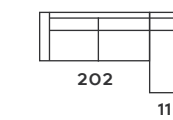

152 cm.

312 cm. - COMP. 3 PL.