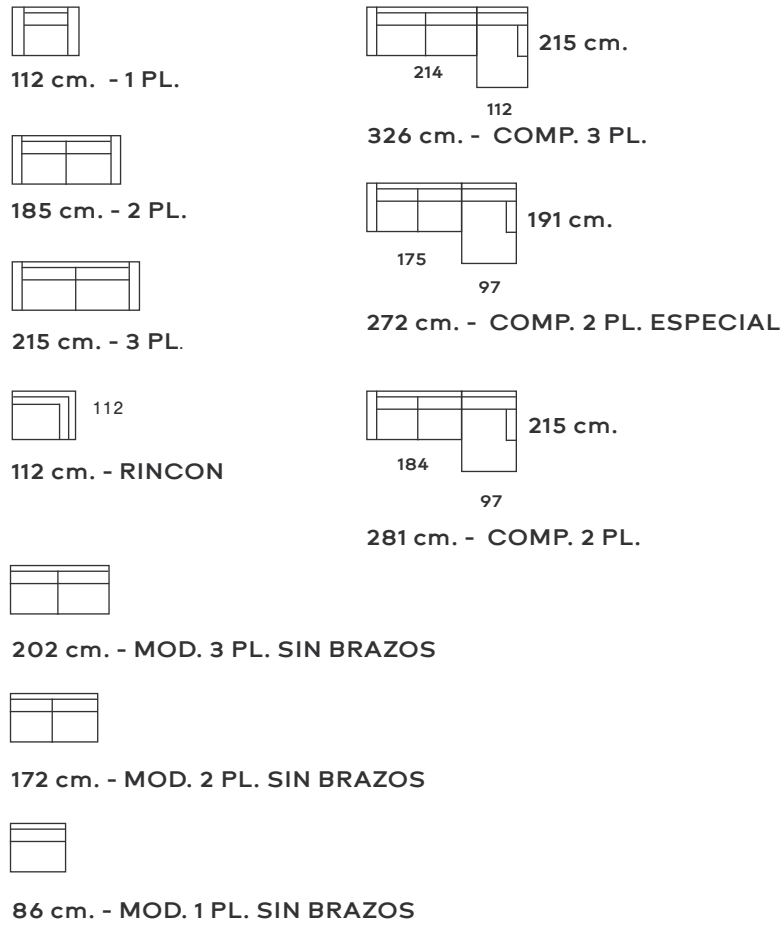

Adds beauty to its surroundings, creating a perfect ensemble and elevating the overall aesthetic with ease.

Saint Tropez

PROFUNDIDAD / PROFONDEUR / PROFUNDITY: 112 CM.
ALTO / HAUTEUR / LONG: 87 CM.